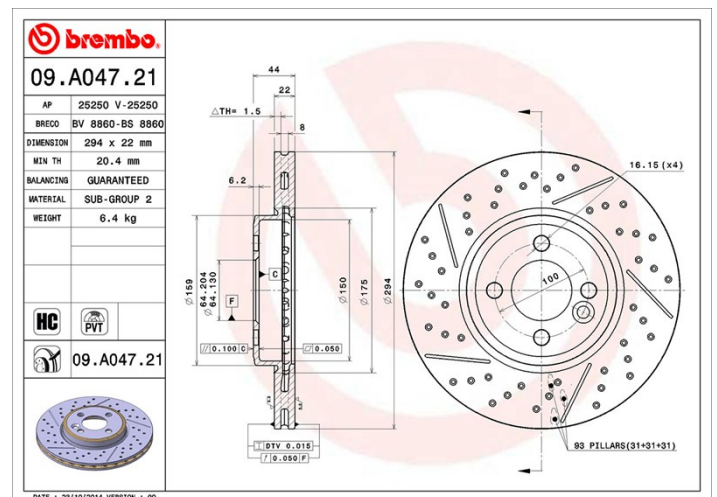

Disc technical data

Axle Front

Diameter
294 mm

Overall height (A)
44,1 mm

Centring diameter (B)
64,1 mm

Number of holes (C)
4

Thickness (TH)
22 mm

Minimum thickness
20,4 mm

Tightening torque
120 Nm

Unit per box
2

EANCode
8020584029930

Brand part numbers

Brembo
09.A047.21

AP
25250 V

Breco
BV 8860

Technical specifications