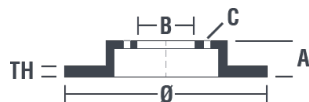

Disc technical data

Axle Front

Diameter
294 mm

Overall height (A)
44,1 mm

Centring diameter (B)
64,1 mm

Number of holes (C)
4

Thickness (TH)
22 mm

Minimum thickness
20,4 mm

Tightening torque
120 Nm

Unit per box
2

EANCode
8020584029930

Brand part numbers

Brembo
09.A047.21

AP
25250 V

Breco
BV 8860

Technical specifications

PVT vented disc

The PVT disc uses, in its ventilation chamber, pillars instead of vanes. Disc cooling capacity is enhanced by an extra 40% and therefore provides more resistance against thermal cracking.

High Carbon disc (HC)

Thanks to the high percentage of carbon in the chemical composition of the cast iron, the HC disc provides greater damping coefficient, able to reduce vibration and noise while driving.

UV Disc

The UV coating process provides a superior corrosion resistance and full disc protection.

Compatible vehicles

MINI

Model	Type	Kw	Year
MINI (R50, R53)	John Cooper Works	160	03/06 09/06
MINI (R50, R53)	Works	155	11/03 09/06
MINI (R56)	Cooper	85	09/06 11/13