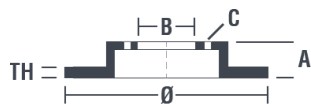

Disc technical data

Axle Front

Diameter
294 mm

Overall height (A)
44,1 mm

Centring diameter (B)
64,1 mm

Number of holes (C)
4

Thickness (TH)
22 mm

Minimum thickness
20,4 mm

Tightening torque
120 Nm

Unit per box
2

EANCode
8020584017807