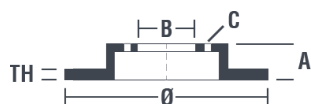

Disc technical data

Axle Front	Diameter (Diameter) 294 mm
Overall height (A) 44,1 mm	Centring diameter (B) 64,1 mm
Number of holes (C) 4	Thickness (TH) 22 mm
Minimum thickness 20,4 mm	Tightening torque 120 Nm
Unit per box 2	EANCode 8020584224595

Brand part numbers

Brembo 09.A047.3X	AP 25116 X
-----------------------------	----------------------

09.A047.3X	
AP	25116 X
DIMENSION	294 x 22 mm
MIN TH	20.6 mm
BALANCING	GUARANTEED
MATERIAL	SUB-GROUP 2
WEIGHT	6.3 kg
90R	02C01203/25438
HC	PVT
09.A047.3X	