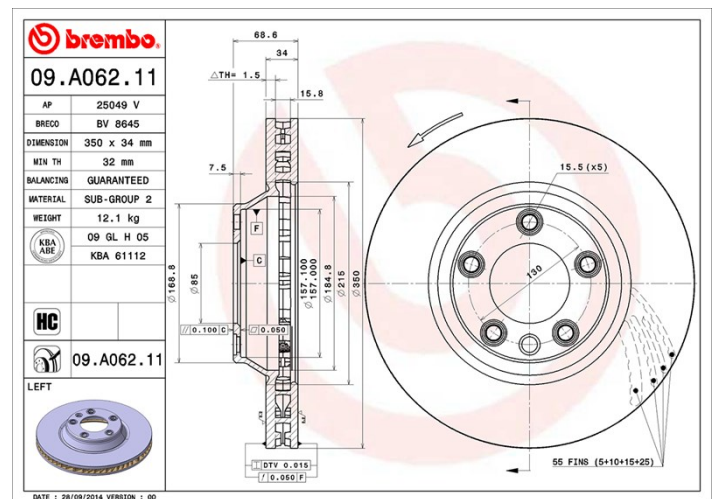

## Disc technical data

**Axle** Front

**Diameter**  
350 mm

**Overall height (A)**  
68,5 mm

**Centring diameter (B)**  
85 mm

**Number of holes (C)**  
5

**Thickness (TH)**  
34 mm

**Minimum thickness**  
32 mm

**Tightening torque**   
160 Nm

**Unit per box**  
1

**EANCode**  
8020584015544

## Technical specifications