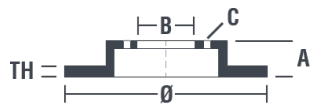

Disc technical data

Axle Front	Diameter 350 mm
Overall height (A) 68,5 mm	Centring diameter (B) 85 mm
Number of holes (C) 5	Thickness (TH) 34 mm
Minimum thickness 32 mm	Tightening torque
Unit per box 1	EANCode 8020584015551