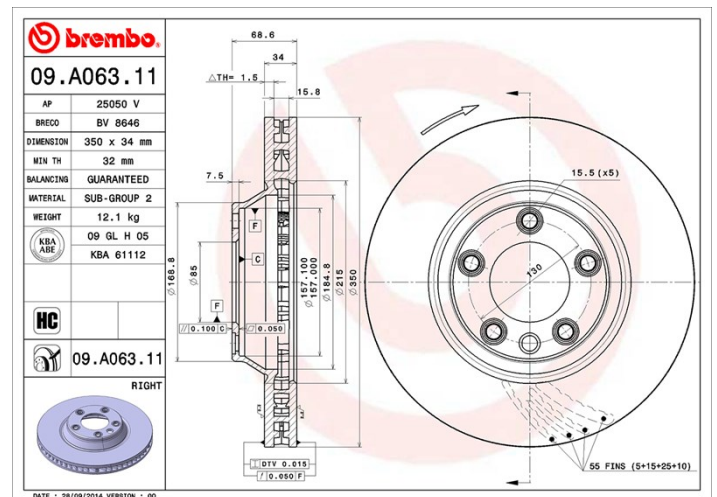

Disc technical data

Axle Front	Diameter 350 mm
Overall height (A) 68,5 mm	Centring diameter (B) 85 mm
Number of holes (C) 5	Thickness (TH) 34 mm
Minimum thickness 32 mm	Tightening torque
Unit per box 1	EANCode 8020584015551

Brand part numbers

Brembo 09.A063.11	AP 25050 V	Breco BV 8646
-----------------------------	----------------------	-------------------------

Technical specifications

High Carbon disc (HC)

Thanks to the high percentage of carbon in the chemical composition of the cast iron, the HC disc provides greater damping coefficient, able to reduce vibration and noise while driving.