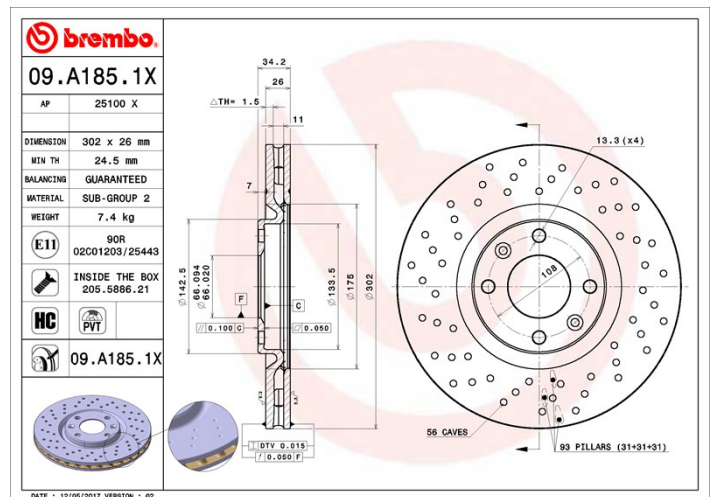

Thickness (TH)
26 mm Height (A)
34 mm

Brake disc type
Ventilated Centering (B)
66 mm

Tightening torque
90 Nm Units per box
2

Diameter
302 mm

Number of holes (C)
4

Mn. thickness
24,5 mm

COMPATIBLE VEHICLES

CITROËN