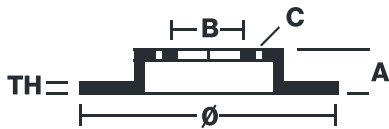

Technical specifications

EAN code
8020584217566   Front and rear

Thickness (TH)
26 mm   Height (A)
34 mm

Brake disc type
Ventilated   Centering (B)
66 mm

Tightening torque
90 Nm   Units per box
2

Diameter
302 mm

Number of holes (C)
4

Mn. thickness
24,5 mm