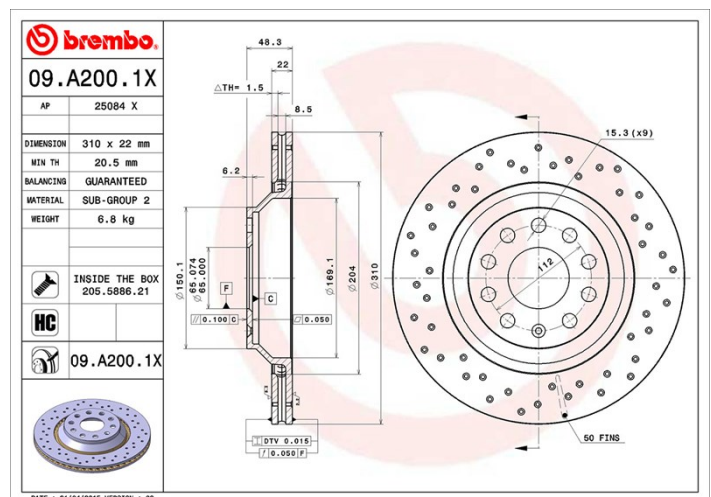

- ✓ Brembo quality
- ✓ Performance
- ✓ Sporty look
- ✓ Anti-corrosion
- ✓ Fastening screws
- ✓ ECE-R90 certificate
- ✓ Sports driving
- ✓ High carbon

Technical specifications

EAN code
8020584217733

Rear

Diameter
310 mm

Thickness (TH)
22 mm

Height (A)
48,2 mm

Number of holes (C)
5

Brake disc type
Ventilated

Centraggio (B)
65 mm

Mn. thickness
20,5 mm

Tightening torque
120 Nm

Units per box
2