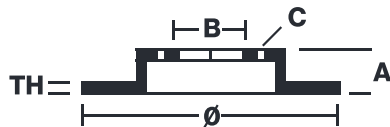

Technical specifications

EAN code
8020584217733

Rear

Diameter
310 mm

Thickness (TH)
22 mm

Height (A)
48,2 mm

Number of holes (C)
5

Brake disc type
Ventilated

Centraggio (B)
65 mm

Mn. thickness
20,5 mm

Tightening torque
120 Nm

Units per box
2