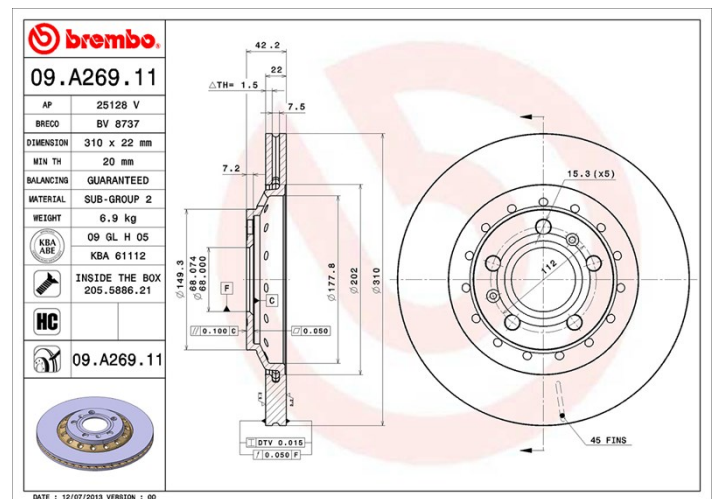

Disc technical data

Axle Rear

Diameter
310 mm

Overall height (A)
42,2 mm

Centring diameter (B)
68 mm

Number of holes (C)
5

Thickness (TH)
22 mm

Minimum thickness
20 mm

Tightening torque
120 Nm

Unit per box
2

EANCode
8020584018064

Brand part numbers

Brembo
09.A269.11

AP
25128 V

Breco
BV 8737

Technical specifications