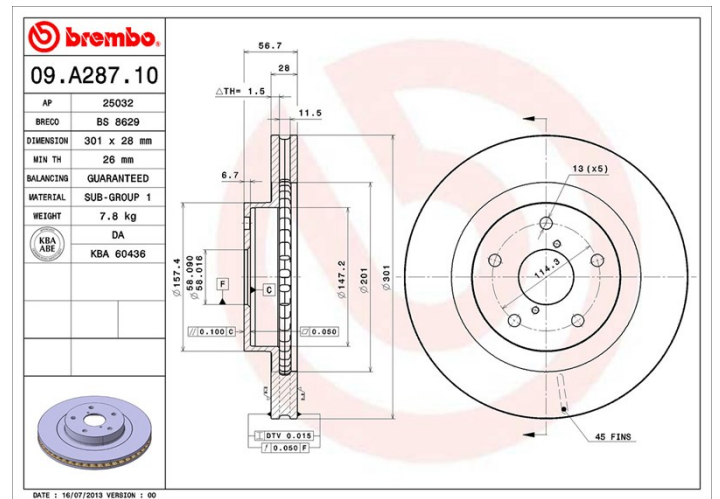

## Disc technical data

**Axle** Front

**Diameter**  
301 mm

**Overall height (A)**  
56,7 mm

**Centring diameter (B)**  
58 mm

**Number of holes (C)**  
5

**Thickness (TH)**  
28 mm

**Minimum thickness**  
26 mm

**Tightening torque**   
95 Nm

**Unit per box**  
2

**EANCode**  
8020584018347

## Technical specifications