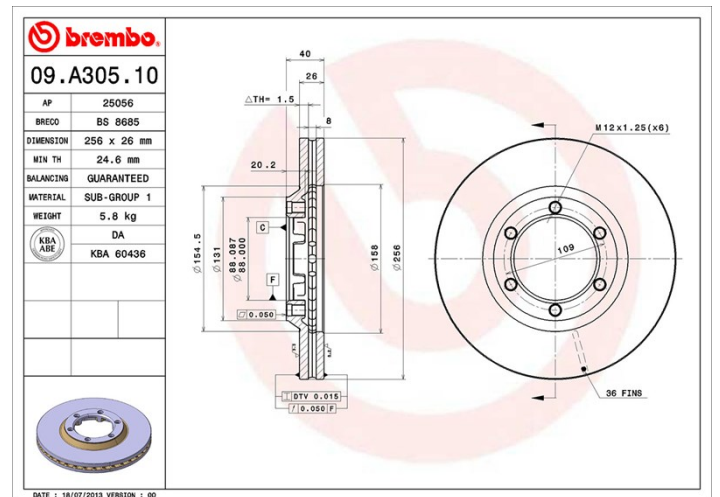

Brand part numbers

Brembo
09.A305.10

AP
25056

Breco
BS 8685

Technical specifications

Compatible vehicles

ISUZU			
Model	Type	Kw	Year
D-MAX I (TFR, TFS)	2.5 DITD (TFR86_)	74	10/02 06/12

OE Part number

Compatible OE codes

ISUZU	8972382720
ISUZU	8973088680
ISUZU	8973606760