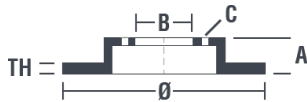

Disc 09.A305.10

Disc technical data

Axle Front

Diameter
256 mm

Overall height (A)
40 mm

Centring diameter (B)
88 mm

Number of holes (C)
6

Thickness (TH)
26 mm

Minimum thickness
24,6 mm

Tightening torque
118 Nm

Unit per box
2

EANCode
8020584017623