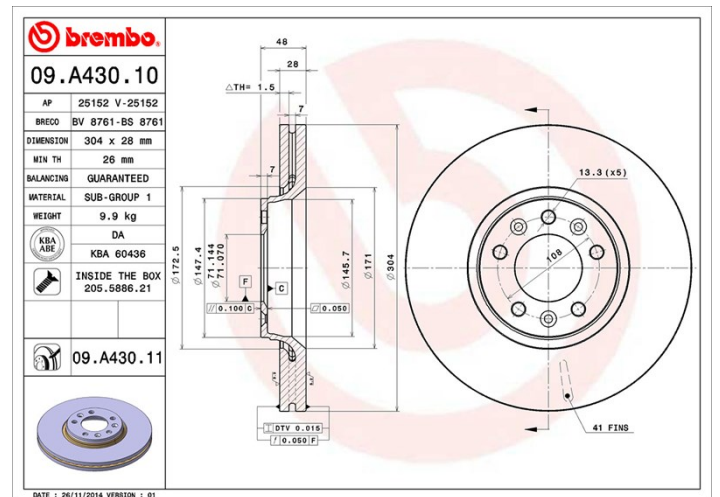

Disc technical data

Axle Front

Diameter
304 mm

Overall height (A)
48 mm

Centring diameter (B)
71 mm

Number of holes (C)
5

Thickness (TH)
28 mm

Minimum thickness
26 mm

Tightening torque
90 Nm

Unit per box
2

EANCode
8020584019030

Brand part numbers

Brembo
09.A430.10

AP
25152

Breco
BS 8761

Technical specifications