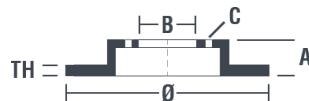

Disc technical data

Diameter (Diameter)
305 mm

Overall height (A)
45,7 mm

Centring diameter (B)
59 mm

Number of holes (C)
5

Thickness (TH)
28 mm

Minimum thickness
26 mm

Tightening torque
86 Nm