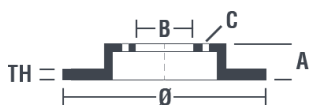

Disc technical data

Diameter (Diameter)
305 mm

Overall height (A)
45,7 mm

Centring diameter (B)
59 mm

Number of holes (C)
5

Thickness (TH)
28 mm

Minimum thickness
26 mm

Tightening torque
86 Nm

Unit per box
2

Brand part numbers

Brembo
09.A444.40

AP
25229

Breco
BS 8839

Technical specifications

PVT vented disc

The PVT disc uses, in its ventilation chamber, pillars instead of vanes. Disc cooling capacity is enhanced by an extra 40% and therefore provides more resistance against thermal cracking.