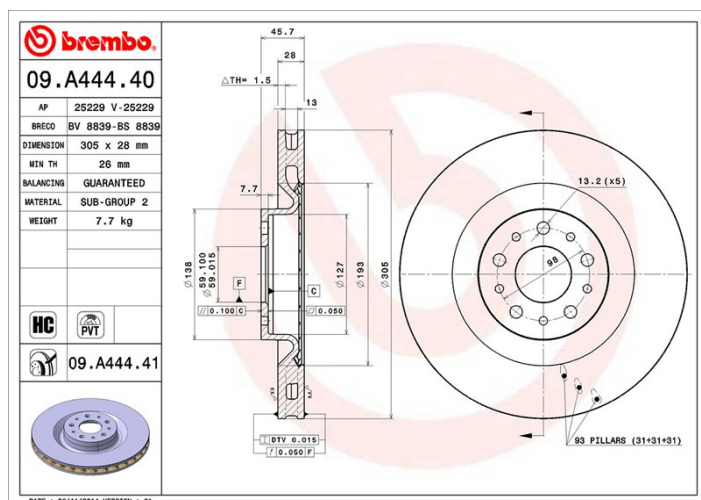

Disc technical data

Diameter (Diameter)
305 mm

Overall height (A)
45,7 mm

Centring diameter (B)
59 mm

Number of holes (C)
5

Thickness (TH)
28 mm

Minimum thickness
26 mm

Tightening torque
86 Nm

Unit per box
2

Brand part numbers

Brembo
09.A444.40

AP
25229

Breco
BS 8839

Technical specifications

PVT vented disc

The PVT disc uses, in its ventilation chamber, pillars instead of vanes. Disc cooling capacity is enhanced by an extra 40% and therefore provides more resistance against thermal cracking.