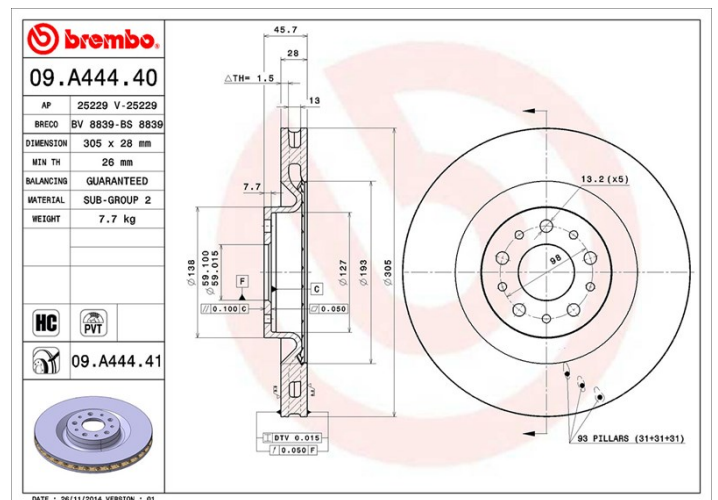

## Disc technical data

**Diameter** (Diameter)  
305 mm

**Overall height** (A)  
45,7 mm

**Centring diameter** (B)  
59 mm

**Number of holes** (C)  
5

**Thickness** (TH)  
28 mm

**Minimum thickness**  
26 mm

**Tightening torque**   
86 Nm

## Brand part numbers

**Brembo**  
09.A444.40

**AP**  
25229

**Breco**  
BS 8839

## Technical specifications