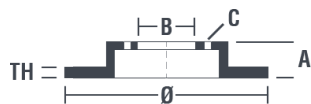

Disc technical data

Axle Front

Diameter
300 mm

Overall height (A)
47,3 mm

Centring diameter (B)
69 mm

Number of holes (C)
5

Thickness (TH)
28 mm

Minimum thickness
26,4 mm

Tightening torque
100 Nm

Unit per box
2

EANCode
8020584211953