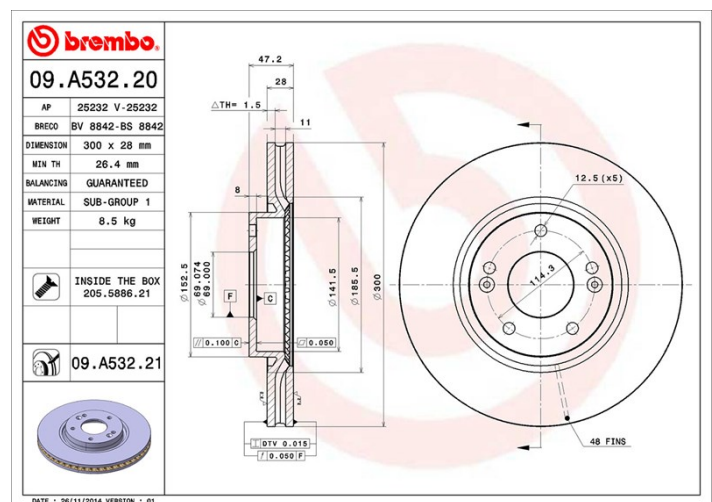

## Disc technical data

**Axle** Front

**Diameter**  
300 mm

**Overall height (A)**  
47,3 mm

**Centring diameter (B)**  
69 mm

**Number of holes (C)**  
5

**Thickness (TH)**  
28 mm

**Minimum thickness**  
26,4 mm

**Tightening torque**   
100 Nm

**Unit per box**  
2

**EANCode**  
8020584211953

## Technical specifications