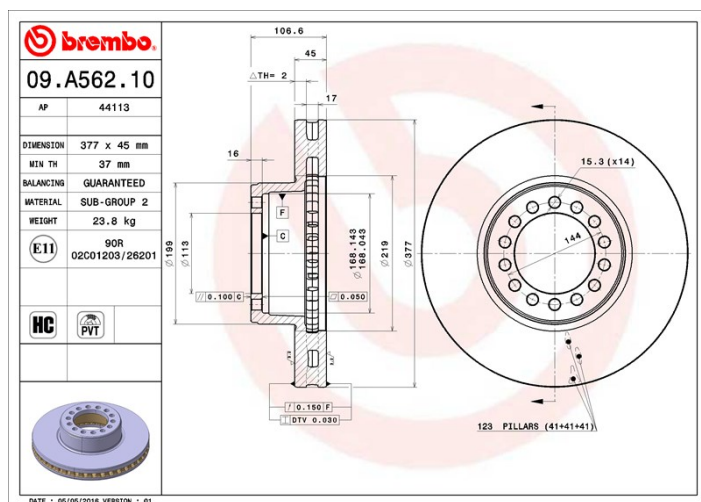

## Disc technical data

**Axle** Front

**Diameter**  
377 mm

**Overall height (A)**  
106,8 mm

**Centring diameter (B)**  
168 mm

**Number of holes (C)**  
14

**Thickness (TH)**  
45 mm

**Minimum thickness**  
37 mm

**Tightening torque**   
Nm

**Unit per box**  
1

**EANCode**  
8020584032961