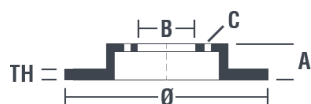

Disc technical data

Axle Front

Diameter
320 mm

Overall height (A)
46,2 mm

Centring diameter (B)
68 mm

Number of holes (C)
5

Thickness (TH)
30 mm

Minimum thickness
28 mm

Tightening torque
120 Nm

Unit per box
2

EANCode
8020584018927