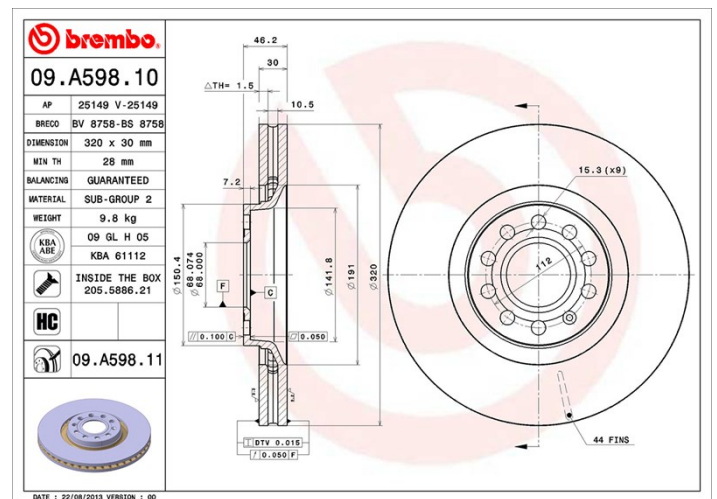

Disc technical data

Axle Front

Diameter
320 mm

Overall height (A)
46,2 mm

Centring diameter (B)
68 mm

Number of holes (C)
5

Thickness (TH)
30 mm

Minimum thickness
28 mm

Tightening torque
120 Nm

Unit per box
2

EANCode
8020584018934

Brand part numbers

Brembo
09.A598.11

AP
25149 V

Breco
BV 8758

Technical specifications