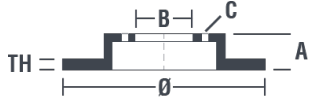

Tightening torque 
170 Nm

Unit per box
2

EANCode
8020584225875

Brand part numbers

Brembo
09.A616.11

AP
25220 V

Breco
BV 8830

Technical specifications