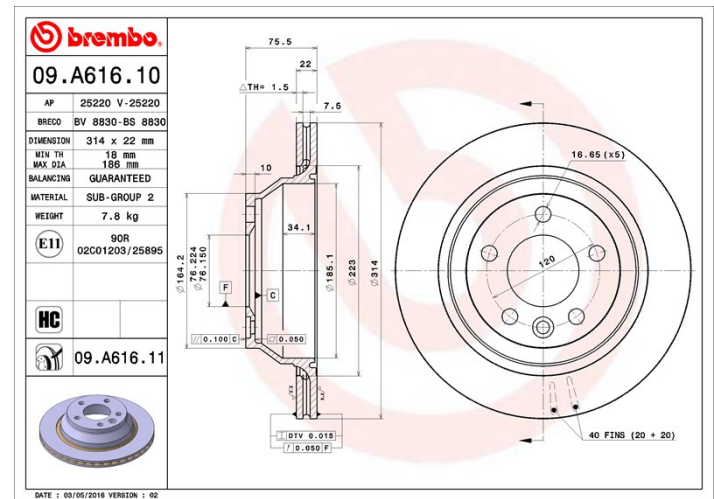

Disc technical data

Axle Rear

Diameter
314 mm

Overall height (A)
75,5 mm

Centring diameter (B)
76,2 mm

Number of holes (C)
5

Thickness (TH)
22 mm

Minimum thickness
18 mm

Tightening torque 
170 Nm

Unit per box
2

EANCode
8020584225875

Brand part numbers

Brembo
09.A616.11

AP
25220 V

Breco
BV 8830

Technical specifications