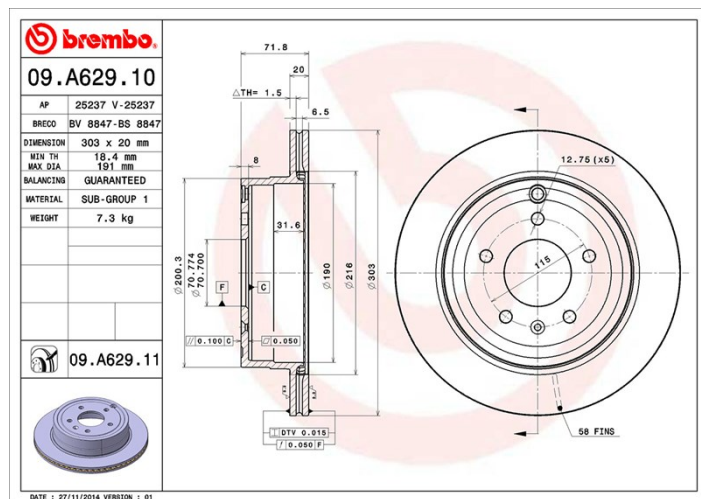

Disc technical data

Axle Rear

Diameter
303 mm

Overall height (A)
71,8 mm

Centring diameter (B)
70,7 mm

Number of holes (C)
5

Thickness (TH)
20 mm

Minimum thickness
18,4 mm

Tightening torque
125 Nm

Unit per box
2

EANCode
8020584028612

Brand part numbers

Brembo
09.A629.10

AP
25237

Breco
BS 8847

Technical specifications

ANTARA (L07)	3.0	190	11/10 12/15
ANTARA (L07)	3.2 V6	167	07/06 12/11
VAUXHALL			
Model	Type	Kw	Year
ANTARA (L07)	2.0 CDTi 4x4	110	08/06 04/15
ANTARA (L07)	2.2 CDTi 4x4	120	12/10 -
ANTARA (L07)	2.2 CDTi 4x4	135	12/10 -
ANTARA (L07)	2.2 CDTi FWD	120	12/10 -
ANTARA (L07)	2.4	123	12/10 04/15
ANTARA (L07)	2.4 4x4	103	08/06 04/15
ANTARA (L07)	2.4 4x4	123	12/10 04/15