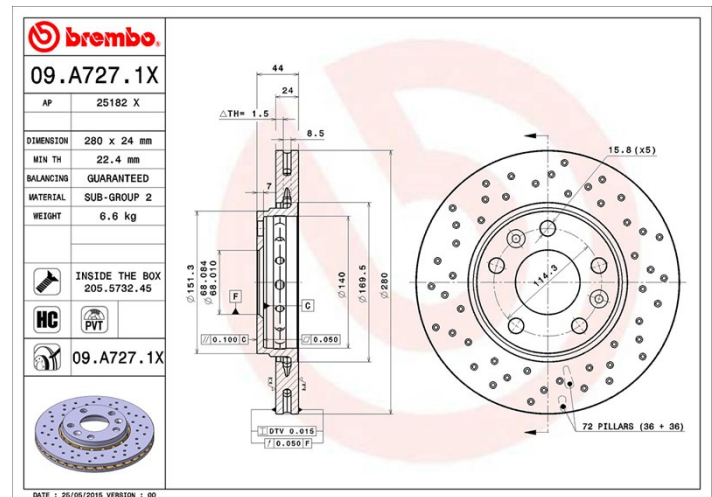

## Disc technical data

**Axle** Front

**Diameter**  
280 mm

**Overall height (A)**  
44 mm

**Centring diameter (B)**  
68 mm

**Number of holes (C)**  
5

**Thickness (TH)**  
24 mm

**Minimum thickness**  
22,4 mm

**Tightening torque**   
120 Nm

**Unit per box**  
2

**EANCode**  
8020584212714

## Technical specifications