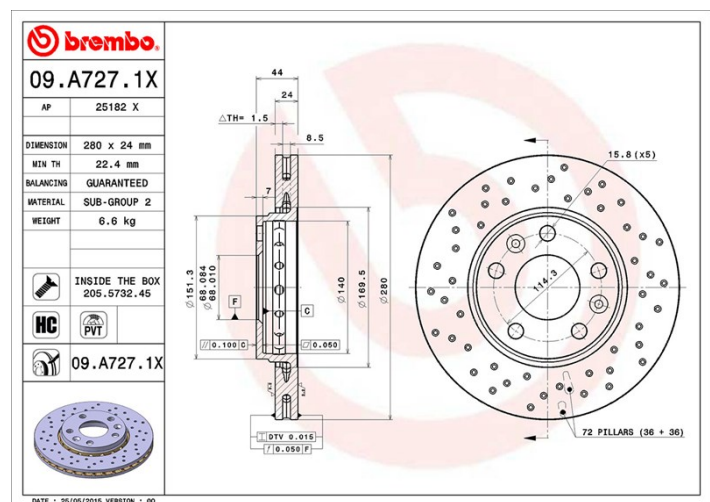

Disc 09.A727.1X

Disc technical data

Diameter (Diameter)
280 mm

Overall height (A)
44 mm

Centring diameter (B)
68 mm

Number of holes (C)
5

Thickness (TH)
24 mm

Minimum thickness
22,4 mm

Tightening torque
120 Nm

Brand part numbers

Brembo
09.A727.1X

AP
25182 X

Technical specifications

High Carbon disc (HC)

Thanks to the high percentage of carbon in the chemical composition of the cast iron, the HC disc provides greater damping coefficient, able to reduce vibration and noise while driving.