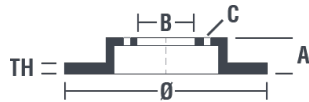

Disc technical data

Axle Front

Diameter
320 mm

Overall height (A)
52,2 mm

Centring diameter (B)
68 mm

Number of holes (C)
5

Thickness (TH)
30 mm

Minimum thickness
28 mm

Tightening torque
120 Nm

Unit per box
1

EANCode
8020584026076

Brand part numbers

Brembo
09.A758.10

AP
25213

Breco
BS 8823

09.A758.10	
AP	25213 V-25213
BRECO	BV 8823-BS 8823
DIMENSION	320 x 30 mm
MIN TH	28 mm
BALANCING	GUARANTEED
MATERIAL	SUB-GROUP 2
WEIGHT	9.9 kg
INSIDE THE BOX 205.5686.21	
09.A758.11	
DATE : 30/08/2013 VERSION : 00	