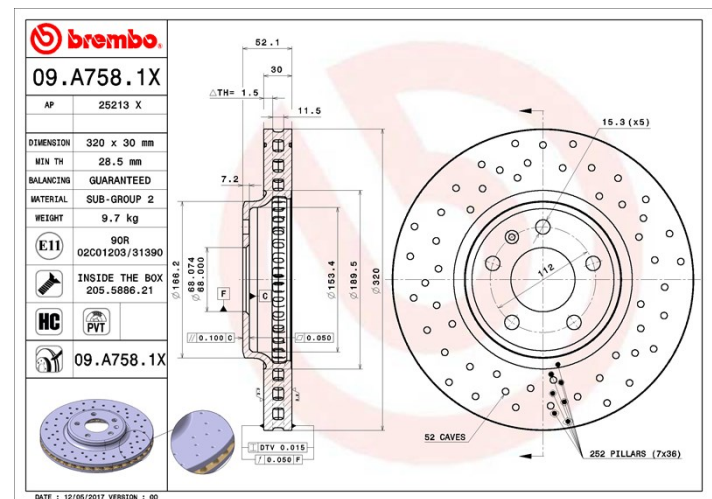

Disc 09.A758.1X

brembo
AFTERMARKET

Disc technical data

Axle Front

Diameter
320 mm

Overall height (A)
52,2 mm

Centring diameter (B)
68 mm

Number of holes (C)
5

Thickness (TH)
30 mm

Minimum thickness
28 mm

Tightening torque 
120 Nm

Unit per box
1

EANCode
8020584224625

brembo

Brand part numbers

Brembo
09.A758.1X

AP
25213 X

Technical specifications

PVT vented disc

The PVT disc uses, in its ventilation chamber, pillars instead of vanes. Disc cooling capacity is enhanced by an extra 40% and therefore provides more resistance against thermal cracking.