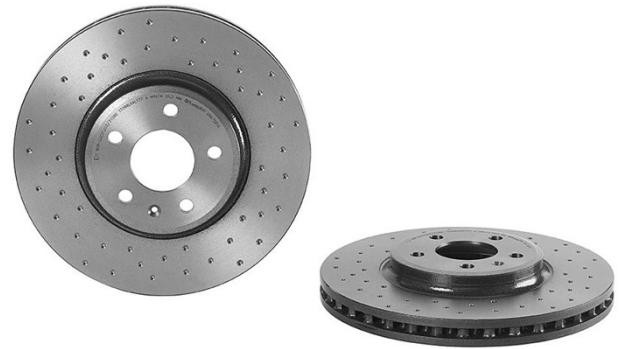

Disc 09.A758.1X

brembo
AFTERMARKET

Disc technical data

Axle Front

Diameter
320 mm

Overall height (A)
52,2 mm

Centring diameter (B)
68 mm

Number of holes (C)
5

Thickness (TH)
30 mm

Minimum thickness
28 mm

Tightening torque 
120 Nm

Unit per box
1

EANCode
8020584224625

brembo

Brand part numbers

Brembo
09.A758.1X

AP
25213 X

Technical specifications

PVT vented disc

The PVT disc uses, in its ventilation chamber, pillars instead of vanes. Disc cooling capacity is enhanced by an extra 40% and therefore provides more resistance against thermal cracking.

Disc with fixing screw

By supplying the fixing screw in the disc box, Brembo provides extra help to the mechanic if the original screw is rusty or worn to such an extent as to prevent or make it difficult to reuse.