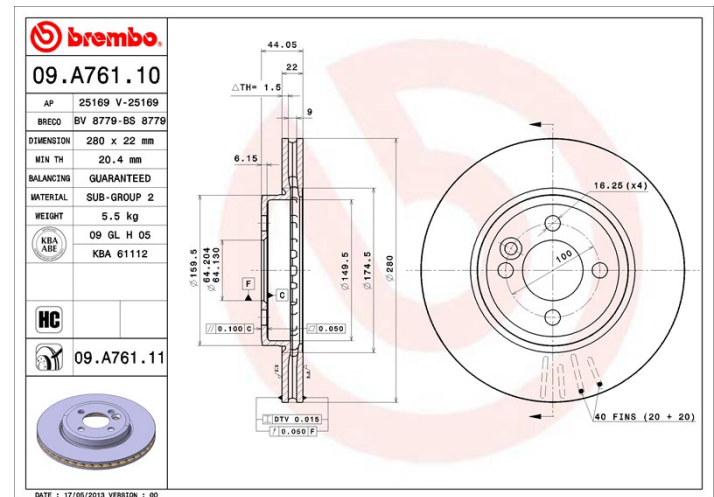

Disc technical data

Axle Front

Diameter
280 mm

Overall height (A)
44,2 mm

Centring diameter (B)
64,1 mm

Number of holes (C)
4

Thickness (TH)
22 mm

Minimum thickness
20,4 mm

Tightening torque
120 Nm

Unit per box
2

EANCode
8020584231357

Brand part numbers

Brembo
09.A761.10

AP
25169

Breco
BS 8779

Technical specifications