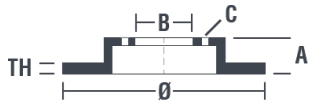

Disc 09.A761.11

Disc technical data

Axle Front	Diameter 280 mm
Overall height (A) 44,2 mm	Centring diameter (B) 64,1 mm
Number of holes (C) 4	Thickness (TH) 22 mm
Minimum thickness 20,4 mm	Tightening torque
Unit per box 2	EANCode 8020584019627

Brand part numbers

Brembo 09.A761.11	AP 25169 V	Breco BV 8779
-----------------------------	----------------------	-------------------------

09.A761.10	
AP	25169 V-25169
BRECO	BV 8779-BS 8779
DIMENSION	280 x 22 mm
MIN TH	20.4 mm
BALANCING	GUARANTEED
MATERIAL	SUB-GROUP 2
WEIGHT	5.5 kg
KBA ABE	09 GL H 05 KBA 61112
HC	
	09.A761.11
<small>DATE : 17/06/2013 VERSION : 00</small>	