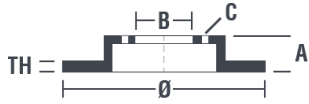

Disc 09.A761.1X

brembo
AFTERMARKET

Disc technical data

Axle Front

Diameter
280 mm

Overall height (A)
44,2 mm

Centring diameter (B)
64,1 mm

Number of holes (C)
4

Thickness (TH)
22 mm

Minimum thickness
20,6 mm

Tightening torque
120 Nm

Unit per box
2

EANCode
8020584212721