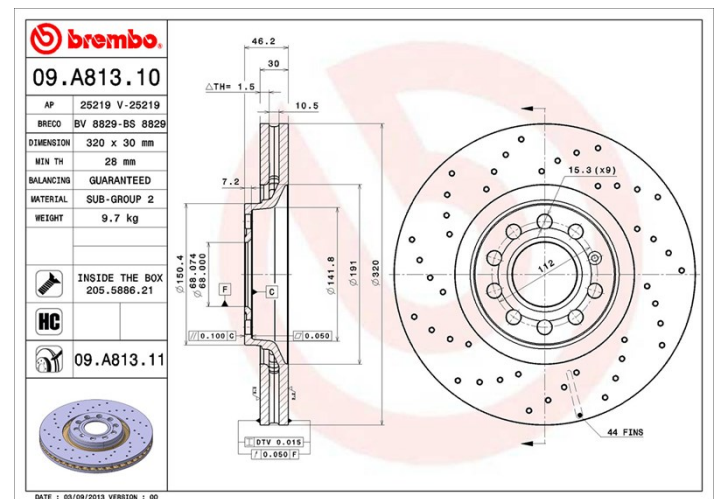

Disc technical data

Axle Front

Diameter
320 mm

Overall height (A)
46,2 mm

Centring diameter (B)
68 mm

Number of holes (C)
5

Thickness (TH)
30 mm

Minimum thickness
28 mm

Tightening torque
120 Nm

Unit per box
1

EANCode
8020584027738

Brand part numbers

Brembo
09.A813.10

AP
25219

Breco
BS 8829

Technical specifications