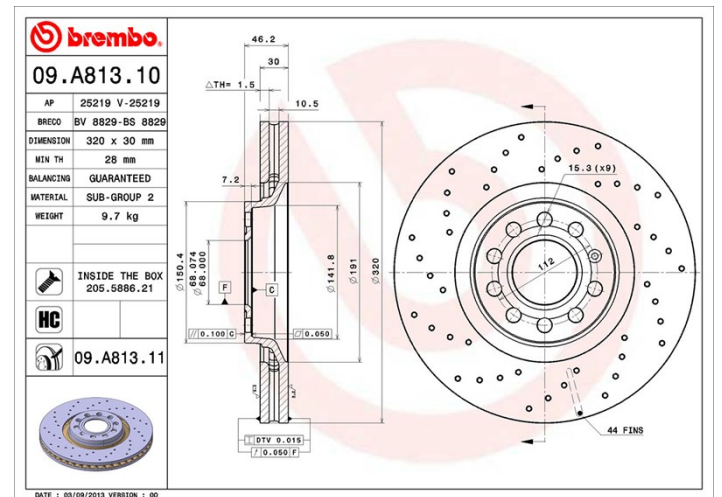

Disc 09.A813.11

Disc technical data

Axle Front

Diameter
320 mm

Overall height (A)
46,2 mm

Centring diameter (B)
68 mm

Number of holes (C)
5

Thickness (TH)
30 mm

Minimum thickness
28 mm

Tightening torque 
120 Nm

Unit per box
1

EANCode
8020584027745

Brand part numbers

Brembo
09.A813.11

AP
25219 V

Breco
BV 8829