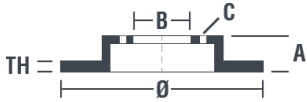

Disc 09.A813.11

Disc technical data

Axle Front

Diameter
320 mm

Overall height (A)
46,2 mm

Centring diameter (B)
68 mm

Number of holes (C)
5

Thickness (TH)
30 mm

Minimum thickness
28 mm

Tightening torque 
120 Nm

Unit per box
1

EANCode
8020584027745

Brand part numbers

Brembo
09.A813.11

AP
25219 V

Breco
BV 8829