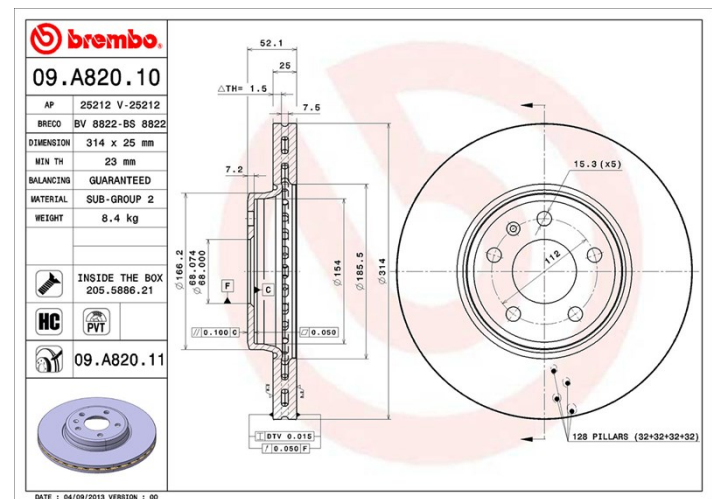

## Disc technical data

**Axle** Front

**Diameter**  
314 mm

**Overall height (A)**  
52,2 mm

**Centring diameter (B)**  
68 mm

**Number of holes (C)**  
5

**Thickness (TH)**  
25 mm

**Minimum thickness**  
23 mm

**Tightening torque**   
120 Nm

**Unit per box**  
1

**EANCode**  
8020584026038

## Technical specifications