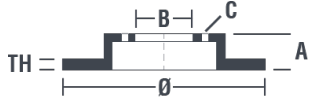

Disc 09.A820.11

Disc technical data

Axle Front

Diameter
314 mm

Overall height (A)
52,2 mm

Centring diameter (B)
68 mm

Number of holes (C)
5

Thickness (TH)
25 mm

Minimum thickness
23 mm

Tightening torque
120 Nm

Unit per box
1

EANCode
8020584026045

Brand part numbers

Brembo
09.A820.11

AP
25212 V

Breco
BV 8822

Technical specifications

PVT vented disc

The PVT disc uses, in its ventilation chamber, pillars instead of vanes. Disc cooling capacity is enhanced by an extra 40% and therefore provides more resistance against thermal cracking.

High Carbon disc (HC)

Thanks to the high percentage of carbon in the chemical composition of the cast iron, the HC disc provides greater damping coefficient, able to reduce vibration and noise while driving.

Disc with fixing screw

By supplying the fixing screw in the disc box, Brembo provides extra help to the mechanic if the original screw is rusty or worn to such an extent as to prevent or make it difficult to reuse.

UV Disc

The UV coating process provides a superior corrosion resistance and full disc protection.

Compatible vehicles

AUDI

Model	Type	Kw	Year
A4 (8K2, B8)	1.8 TFSI	88	01/08 12/15