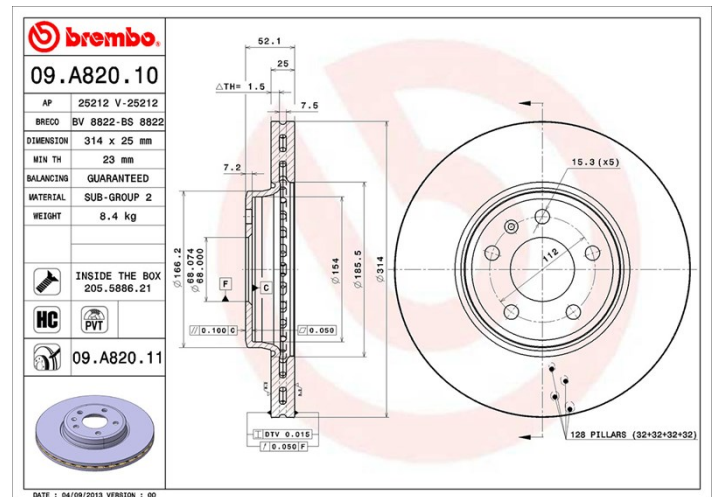

Disc 09.A820.11

Disc technical data

Axle Front

Diameter
314 mm

Overall height (A)
52,2 mm

Centring diameter (B)
68 mm

Number of holes (C)
5

Thickness (TH)
25 mm

Minimum thickness
23 mm

Tightening torque 
120 Nm

Unit per box
1

EANCode
8020584026045

Brand part numbers

Brembo
09.A820.11

AP
25212 V

Breco
BV 8822