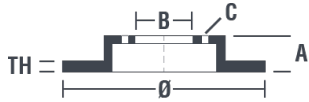

Disc 09.A820.1X

brembo
AFTERMARKET

Disc technical data

Axle Front

Diameter
314 mm

Overall height (A)
52,2 mm

Centring diameter (B)
68 mm

Number of holes (C)
5

Thickness (TH)
25 mm

Minimum thickness
23,5 mm

Tightening torque
120 Nm

Unit per box
1

EANCode
8020584212738