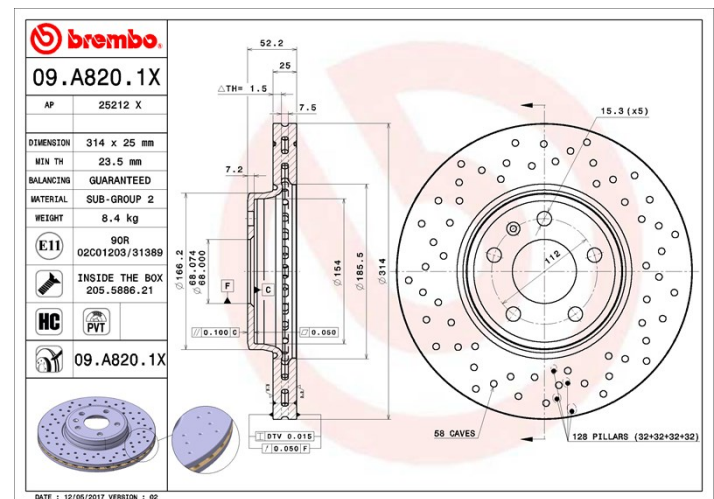

Disc 09.A820.1X

 **brembo**
AFTERMARKET

Disc technical data

Axle Front

Diameter
314 mm

Overall height (A)
52,2 mm

Centring diameter (B)
68 mm

Number of holes (C)
5

Thickness (TH)
25 mm

Minimum thickness
23,5 mm

Tightening torque 
120 Nm

Unit per box
1

EANCode
8020584212738

Brand part numbers

Brembo
09.A820.1X

AP
25212 X

Technical specifications

PVT vented disc

The PVT disc uses, in its ventilation chamber, pillars instead of vanes. Disc cooling capacity is enhanced by an extra 40% and therefore provides more resistance against thermal cracking.