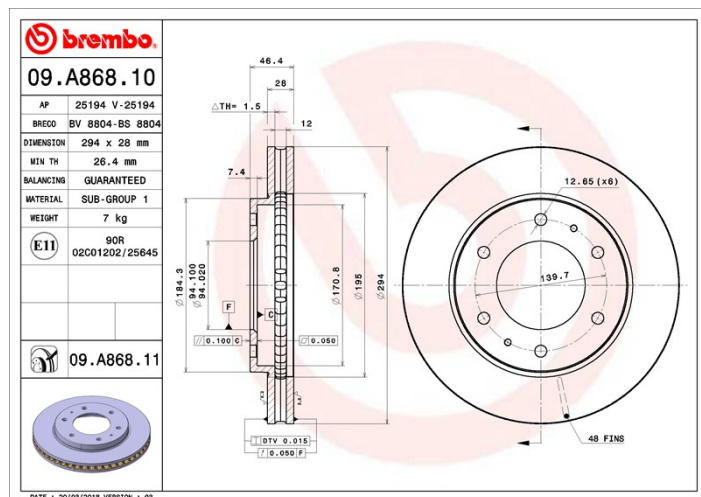

## Disc technical data

**Axle** Front

**Diameter**  
294 mm

**Overall height (A)**  
46,4 mm

**Centring diameter (B)**  
94 mm

**Number of holes (C)**  
6

**Thickness (TH)**  
28 mm

**Minimum thickness**  
26,4 mm

**Tightening torque**   
98 Nm

**Unit per box**  
2

**EANCode**  
8020584023228

## Brand part numbers

**Brembo**  
09.A868.10

**AP**  
25194

**Breco**  
BS 8804

## Technical specifications