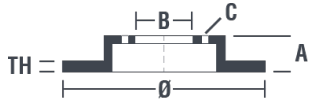

Disc technical data

Axle Front

Diameter
258 mm

Overall height (A)
46,2 mm

Centring diameter (B)
55 mm

Number of holes (C)
4

Thickness (TH)
22 mm

Minimum thickness
20 mm

Tightening torque
103 Nm

Unit per box
2

EANCode
8020584023662