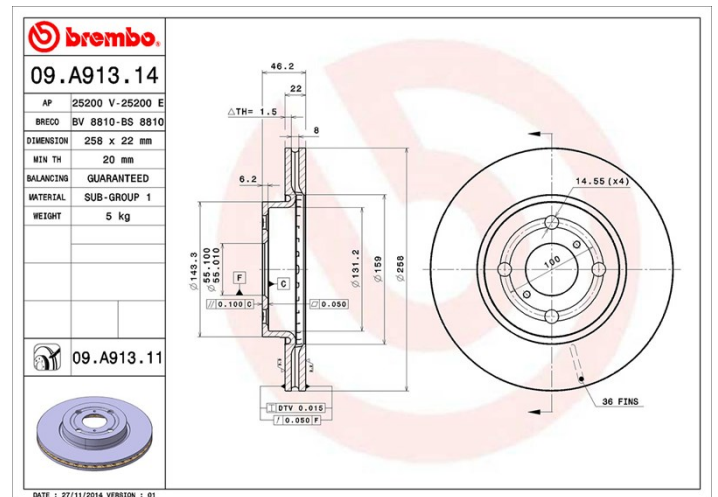

## Disc technical data

**Axle** Front

**Diameter**  
258 mm

**Overall height (A)**  
46,2 mm

**Centring diameter (B)**  
55 mm

**Number of holes (C)**  
4

**Thickness (TH)**  
22 mm

**Minimum thickness**  
20 mm

**Tightening torque**   
103 Nm

**Unit per box**  
2

**EANCode**  
8020584023662

## Technical specifications