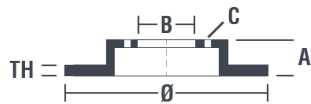

Disc 09.A969.10

Disc technical data

Axle Front	Diameter 296 mm
Overall height (A) 51 mm	Centring diameter (B) 67,4 mm
Number of holes (C) 5	Thickness (TH) 30 mm
Minimum thickness 27 mm	Tightening torque 150 Nm
Unit per box 1	EANCode 8020584025826

Brand part numbers

Brembo 09.A969.10	AP 25206	Breco BS 8816
-----------------------------	--------------------	-------------------------

09.A969.10	
AP	25206 V-25206
BRECO	BS 8816-BS 8816
DIMENSION	296 x 30 mm
MIN TH	27 mm
BALANCING	GUARANTEED
MATERIAL	SUB-GROUP 1
WEIGHT	8.7 kg
(E11)	90R 02C01202/25646
09.A969.11	
DATE : 22/04/2016 VERSION : 02	