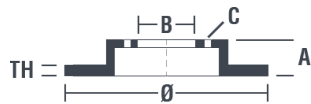

## Disc technical data

<b>Axle</b> Front	<b>Diameter</b> 296 mm
<b>Overall height (A)</b> 51 mm	<b>Centring diameter (B)</b> 67,4 mm
<b>Number of holes (C)</b> 5	<b>Thickness (TH)</b> 30 mm
<b>Minimum thickness</b> 27 mm	<b>Tightening torque</b> 150 Nm
<b>Unit per box</b> 1	<b>EANCode</b> 8020584222256