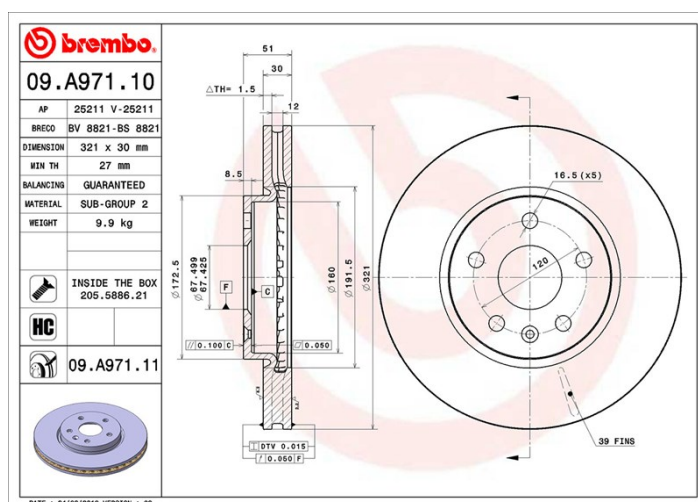

## Disc technical data

**Axle** Front

**Diameter**  
321 mm

**Overall height (A)**  
51 mm

**Centring diameter (B)**  
67,4 mm

**Number of holes (C)**  
5

**Thickness (TH)**  
30 mm

**Minimum thickness**  
27 mm

**Tightening torque**   
150 Nm

**Unit per box**  
1

**EANCode**  
8020584025833

## Technical specifications