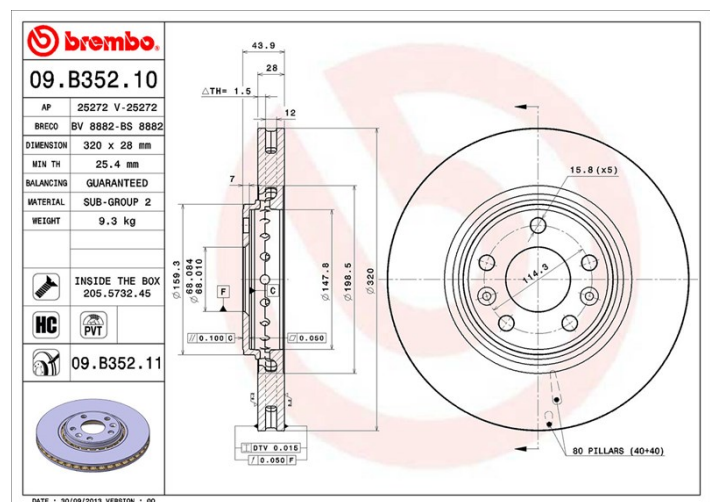

Disc technical data

Diameter (Diameter)
320 mm

Overall height (A)
44 mm

Centring diameter (B)
68 mm

Number of holes (C)
5

Thickness (TH)
28 mm

Minimum thickness
25,4 mm

Tightening torque
105 Nm

Brand part numbers

Brembo
09.B352.10

AP
25272

Breco
BS 8882

Technical specifications

PVT vented disc

The PVT disc uses, in its ventilation chamber, pillars instead of vanes. Disc cooling capacity is enhanced by an extra 40% and therefore provides more resistance against thermal cracking.