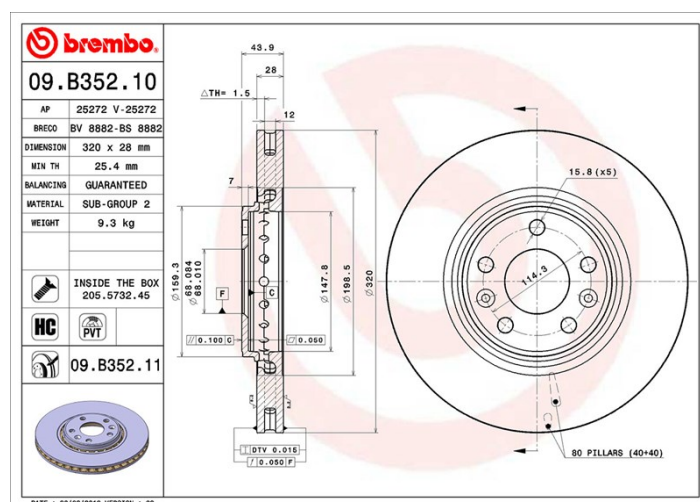

Disc 09.B352.10

Disc technical data

Diameter (Diameter)
320 mm

Overall height (A)
44 mm

Centring diameter (B)
68 mm

Number of holes (C)
5

Thickness (TH)
28 mm

Minimum thickness
25,4 mm

Tightening torque
105 Nm

Unit per box
1

Brand part numbers

Brembo
09.B352.10

AP
25272

Breco
BS 8882

Technical specifications

PVT vented disc