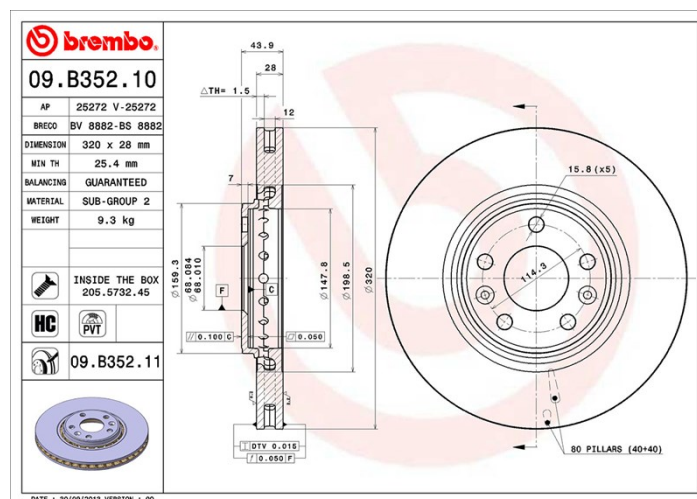

Disc technical data

Axle Front

Diameter
320 mm

Overall height (A)
44 mm

Centring diameter (B)
68 mm

Number of holes (C)
5

Thickness (TH)
28 mm

Minimum thickness
25,4 mm

Tightening torque
105 Nm

Unit per box
1

EANCode
8020584035887

Brand part numbers

Brembo
09.B352.11

AP
25272 V

Breco
BV 8882

Technical specifications