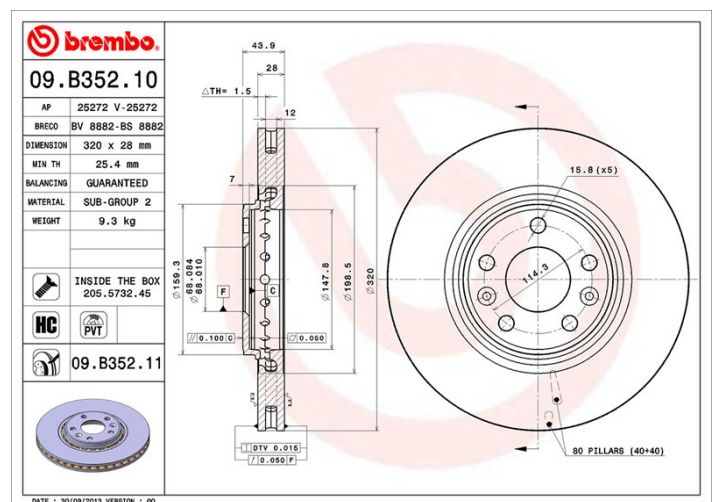

## Disc technical data

**Diameter** (Diameter)  
320 mm

**Overall height** (A)  
44 mm

**Centring diameter** (B)  
68 mm

**Number of holes** (C)  
5

**Thickness** (TH)  
28 mm

**Minimum thickness**  
25,4 mm

**Tightening torque**   
105 Nm

**Unit per box**  
1

## Brand part numbers

**Brembo**  
09.B352.11

**AP**  
25272 V

**Breco**  
BV 8882

## Technical specifications