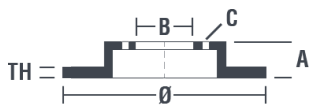

Disc technical data

Diameter (Diameter)
320 mm

Overall height (A)
44 mm

Centring diameter (B)
68 mm

Number of holes (C)
5

Thickness (TH)
28 mm

Minimum thickness
25,4 mm

Tightening torque
105 Nm

Unit per box
1