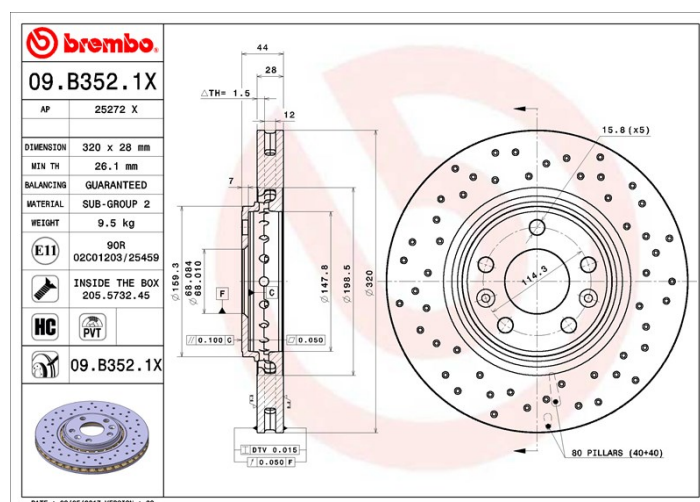

Disc 09.B352.1X

brembo
AFTERMARKET

Disc technical data

Diameter (Diameter)
320 mm

Overall height (A)
44 mm

Centring diameter (B)
68 mm

Number of holes (C)
5

Thickness (TH)
28 mm

Minimum thickness
26,1 mm

Tightening torque 
105 Nm

brembo

Brand part numbers

Brembo
09.B352.1X

AP
25272 X

Technical specifications

PVT vented disc