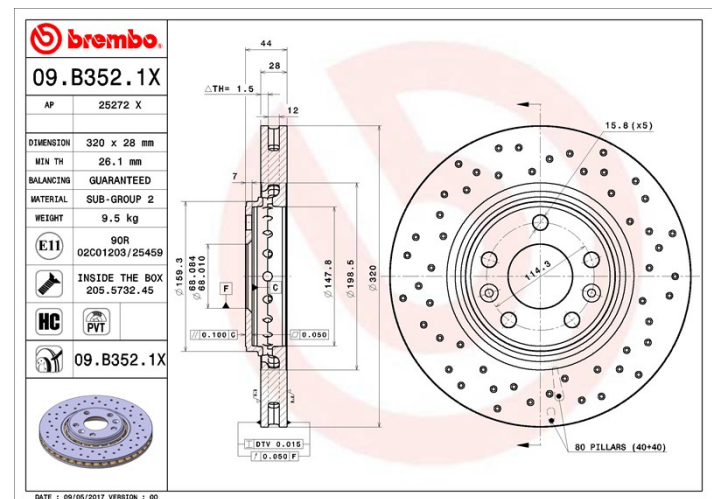

Disc 09.B352.1X

 **brembo**
AFTERMARKET

Disc technical data

Axle Front

Diameter
320 mm

Overall height (A)
44 mm

Centring diameter (B)
68 mm

Number of holes (C)
5

Thickness (TH)
28 mm

Minimum thickness
26,1 mm

Tightening torque 
105 Nm

Unit per box
1

EANCode
8020584226414

Brand part numbers

Brembo
09.B352.1X

AP
25272 X

Technical specifications

PVT vented disc

The PVT disc uses, in its ventilation chamber, pillars instead of vanes. Disc cooling capacity is enhanced by an extra 40% and therefore provides more resistance against thermal cracking.