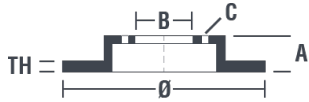

Disc 09.B352.1X

 **brembo**
AFTERMARKET

Disc technical data

Axle Front

Diameter
320 mm

Overall height (A)
44 mm

Centring diameter (B)
68 mm

Number of holes (C)
5

Thickness (TH)
28 mm

Minimum thickness
26,1 mm

Tightening torque 
105 Nm

Unit per box
1

EANCode
8020584226414

Brand part numbers

Brembo
09.B352.1X

AP
25272 X