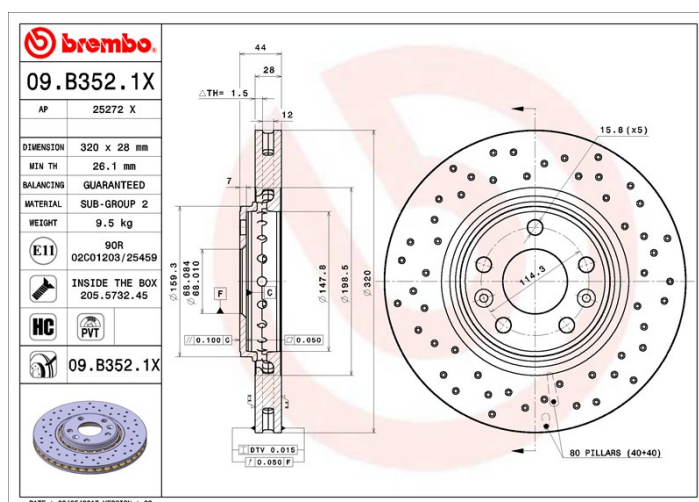

Disc 09.B352.1X

Disc technical data

Diameter (Diameter)
320 mm

Overall height (A)
44 mm

Centring diameter (B)
68 mm

Number of holes (C)
5

Thickness (TH)
28 mm

Minimum thickness
26,1 mm

Tightening torque
105 Nm

Unit per box
1

Brand part numbers

Brembo
09.B352.1X

AP
25272 X

Technical specifications

PVT vented disc

The PVT disc uses, in its ventilation chamber, pillars instead of vanes. Disc cooling capacity is enhanced by an extra 40% and therefore provides more resistance against thermal cracking.