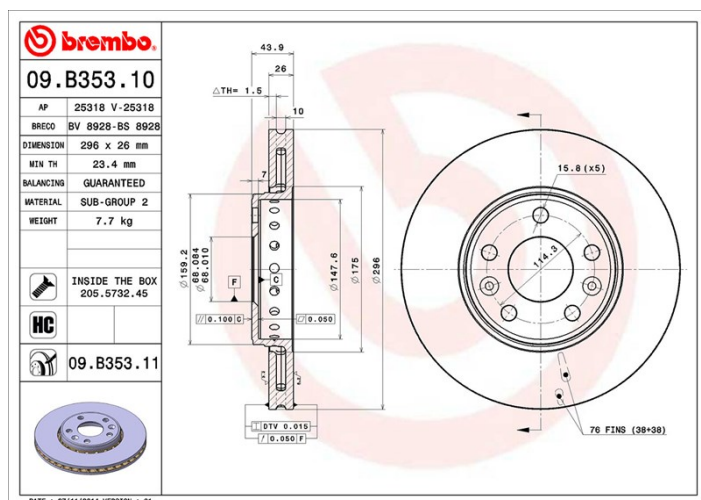

Disc 09.B353.10

brembo
AFTERMARKET

Disc technical data

Diameter (Diameter)
296 mm

Overall height (A)
43,9 mm

Centring diameter (B)
68 mm

Number of holes (C)
5

Thickness (TH)
26 mm

Minimum thickness
23,4 mm

Tightening torque 
110 Nm

Brand part numbers

Brembo
09.B353.10

AP
25318

Breco
BS 8928

Technical specifications

High Carbon disc (HC)