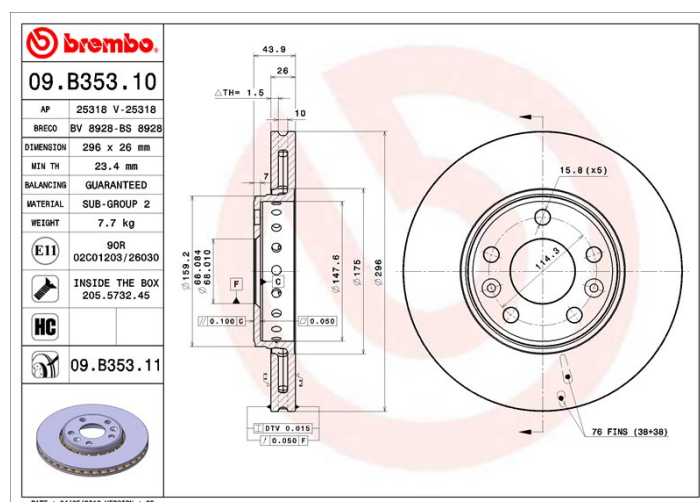

Disc 09.B353.11

Disc technical data

Diameter (Diameter)
296 mm

Overall height (A)
43,9 mm

Centring diameter (B)
68 mm

Number of holes (C)
5

Thickness (TH)
26 mm

Minimum thickness
23,4 mm

Tightening torque
110 Nm

Unit per box
2

Brand part numbers

Brembo
09.B353.11

AP
25318 V

Breco
BV 8928

Technical specifications

High Carbon disc (HC)