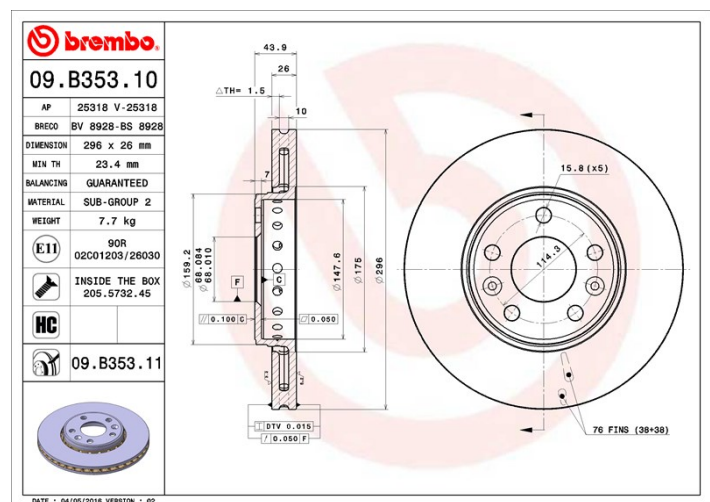

Disc 09.B353.11

Disc technical data

Diameter (Diameter)
296 mm

Overall height (A)
43,9 mm

Centring diameter (B)
68 mm

Number of holes (C)
5

Thickness (TH)
26 mm

Minimum thickness
23,4 mm

Tightening torque
110 Nm

Brand part numbers

Brembo
09.B353.11

AP
25318 V

Breco
BV 8928

Technical specifications

High Carbon disc (HC)

Thanks to the high percentage of carbon in the chemical composition of the cast iron, the HC disc provides greater damping coefficient, able to reduce vibration and noise while driving.