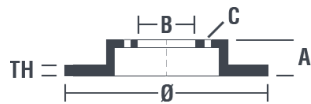

Disc technical data

Axle Front

Diameter
300 mm

Overall height (A)
45,5 mm

Centring diameter (B)
70,8 mm

Number of holes (C)
5

Thickness (TH)
26 mm

Minimum thickness
23 mm

Tightening torque
110 Nm

Unit per box
1

EANCode
8020584038253