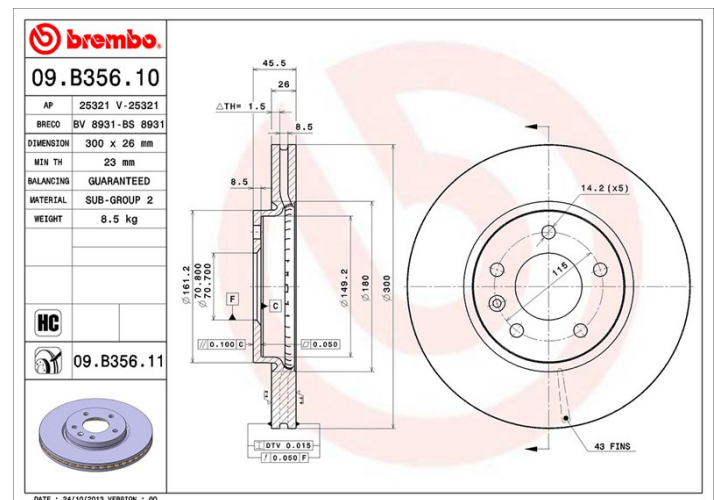

Disc 09.B356.10

Disc technical data

Axle Front

Diameter
300 mm

Overall height (A)
45,5 mm

Centring diameter (B)
70,8 mm

Number of holes (C)
5

Thickness (TH)
26 mm

Minimum thickness
23 mm

Tightening torque
110 Nm

Unit per box
1

EANCode
8020584038253

Brand part numbers

Brembo
09.B356.10

AP
25321

Breco
BS 8931