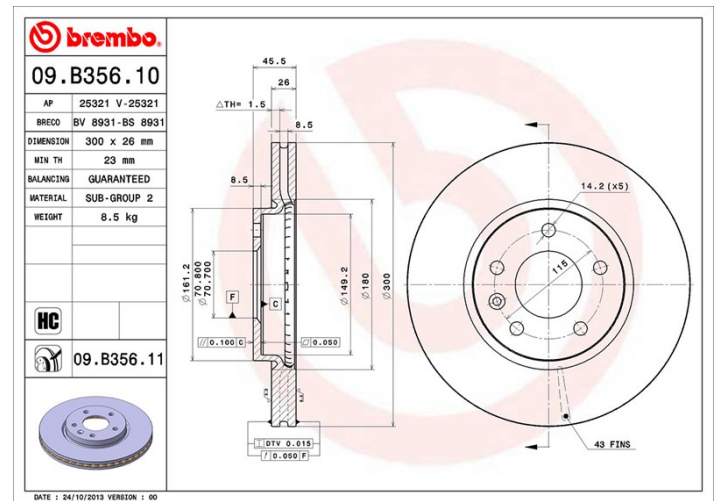

Disc 09.B356.11

Disc technical data

Axle Front	Diameter 300 mm
Overall height (A) 45,5 mm	Centring diameter (B) 70,8 mm
Number of holes (C) 5	Thickness (TH) 26 mm
Minimum thickness 23 mm	Tightening torque 110 Nm
Unit per box 1	EANCode 8020584038260

Brand part numbers

Brembo 09.B356.11	AP 25321 V	Breco BV 8931
-----------------------------	----------------------	-------------------------

Technical specifications

High Carbon disc (HC)

Thanks to the high percentage of carbon in the chemical composition of the cast iron, the HC disc provides greater damping coefficient, able to reduce vibration and noise while driving.