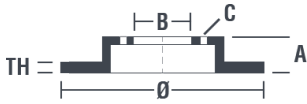

Disc 09.B356.11

Disc technical data

Axle Front	Diameter 300 mm
Overall height (A) 45,5 mm	Centring diameter (B) 70,8 mm
Number of holes (C) 5	Thickness (TH) 26 mm
Minimum thickness 23 mm	Tightening torque 110 Nm
Unit per box 1	EANCode 8020584038260