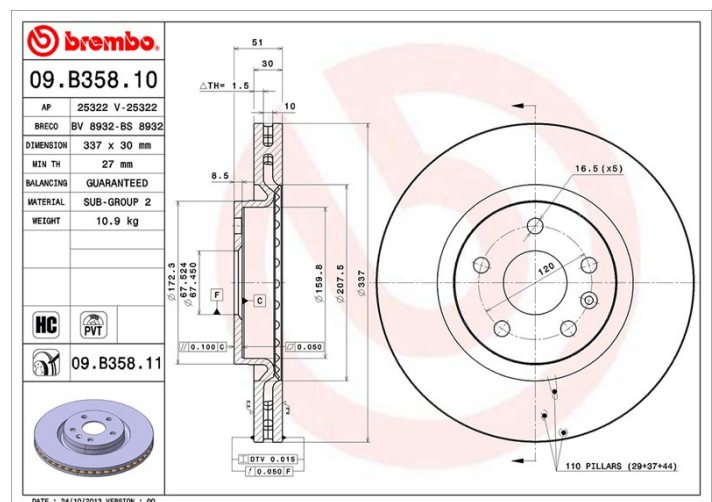

Disc 09.B358.10

Disc technical data

| | |
|------------------------------------|---|
| Axle Front | Diameter (Diameter) 337 mm |
| Overall height (A) 51 mm | Centring diameter (B) 67,5 mm |
| Number of holes (C) 5 | Thickness (TH) 30 mm |
| Minimum thickness 27 mm | Tightening torque 150 Nm |
| Unit per box 1 | EANCode 8020584036624 |

Brand part numbers

Brembo
09.B358.10

AP
25322

Breco
BS 8932

Technical specifications

PVT vented disc

The PVT disc uses, in its ventilation chamber, pillars instead of vanes. Disc cooling capacity is enhanced by an extra 40% and therefore provides more resistance against thermal cracking.