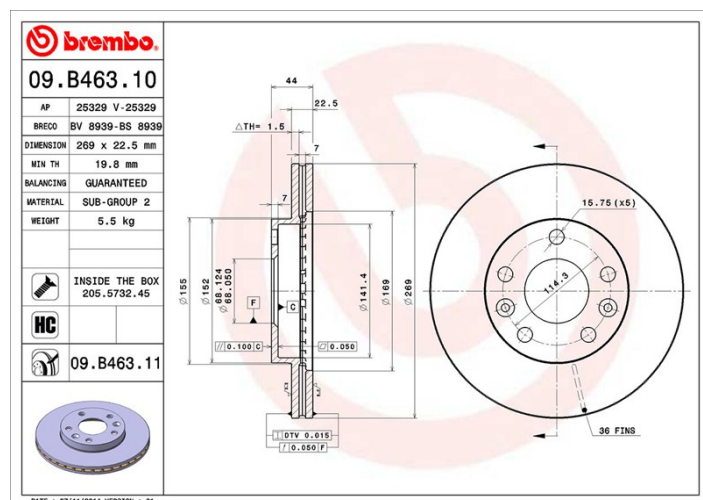

Disc 09.B463.10

Disc technical data

Diameter (Diameter)
269 mm

Overall height (A)
44 mm

Centring diameter (B)
68 mm

Number of holes (C)
5

Thickness (TH)
22,5 mm

Minimum thickness
19,8 mm

Tightening torque
120 Nm

Unit per box
2

Brand part numbers

Brembo
09.B463.10

AP
25329

Breco
BS 8939

Technical specifications

High Carbon disc (HC)