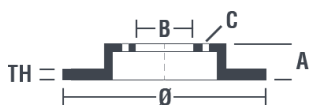

Disc 09.B463.10

Disc technical data

Diameter (Diameter)
269 mm

Overall height (A)
44 mm

Centring diameter (B)
68 mm

Number of holes (C)
5

Thickness (TH)
22,5 mm

Minimum thickness
19,8 mm

Tightening torque
120 Nm

Unit per box
2