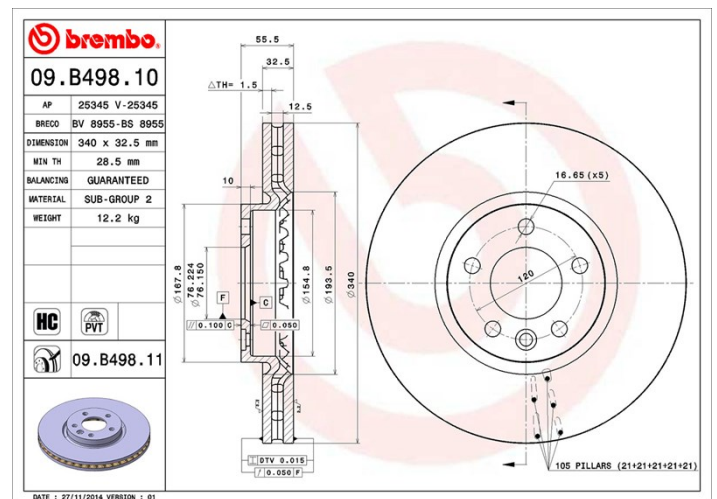

Disc 09.B498.10

Disc technical data

Axle Front

Diameter
340 mm

Overall height (A)
55,5 mm

Centring diameter (B)
76,2 mm

Number of holes (C)
5

Thickness (TH)
32,5 mm

Minimum thickness
28,5 mm

Tightening torque
170 Nm

Unit per box
1

EANCode
8020584036617

Brand part numbers

Brembo
09.B498.10

AP
25345

Breco
BS 8955