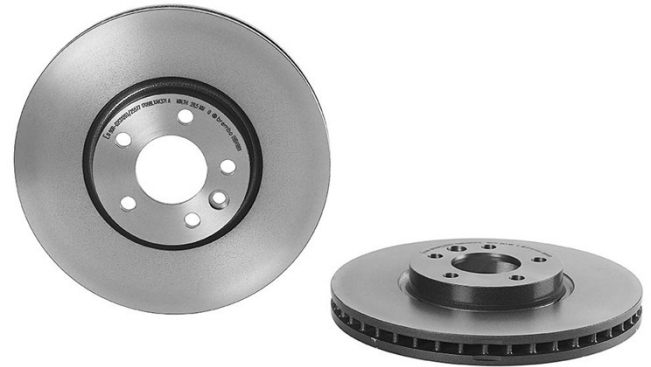

## Disc technical data

**Axle** Front

**Diameter**  
340 mm

**Overall height (A)**  
55,5 mm

**Centring diameter (B)**  
76,2 mm

**Number of holes (C)**  
5

**Thickness (TH)**  
32,5 mm

**Minimum thickness**  
28,5 mm

**Tightening torque**   
170 Nm

**Unit per box**  
1

**EANCode**  
8020584222294

## Brand part numbers

**Brembo**  
09.B498.11

**AP**  
25345 V

**Breco**  
BV 8955

<b>09.B498.10</b>	
AP	25345 V-25345
BRECO	BV 8955-BS 8955
DIMENSION	340 x 32.5 mm
MIN TH	28.5 mm
BALANCING	GUARANTEED
MATERIAL	SUB-GROUP 2
WEIGHT	12.2 kg
E11	90R 02001209/25577
HC	PVT
	09.B498.11

### PVT vented disc

The PVT disc uses, in its ventilation chamber, pillars instead of vanes. Disc cooling capacity is enhanced by an extra 40% and therefore provides more resistance against thermal cracking.