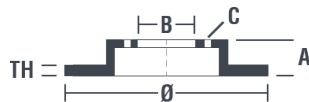

Disc technical data

Axle Rear

Diameter
300 mm

Overall height (A)
69,2 mm

Centring diameter (B)
65,7 mm

Number of holes (C)
5

Thickness (TH)
20 mm

Minimum thickness
18 mm

Tightening torque
Nm

Unit per box
2

EANCode
8020584216712