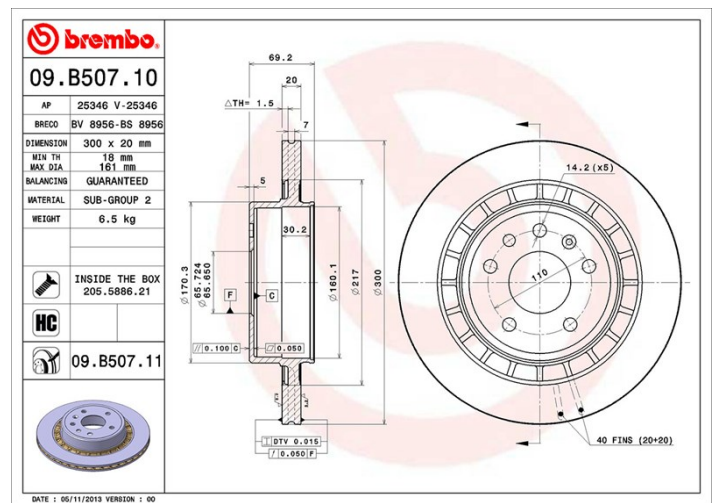

## Disc technical data

**Axle** Rear

**Diameter**  
300 mm

**Overall height (A)**  
69,2 mm

**Centring diameter (B)**  
65,7 mm

**Number of holes (C)**  
5

**Thickness (TH)**  
20 mm

**Minimum thickness**  
18 mm

**Tightening torque**   
Nm

**Unit per box**  
2

**EANCode**  
8020584216712

## Technical specifications