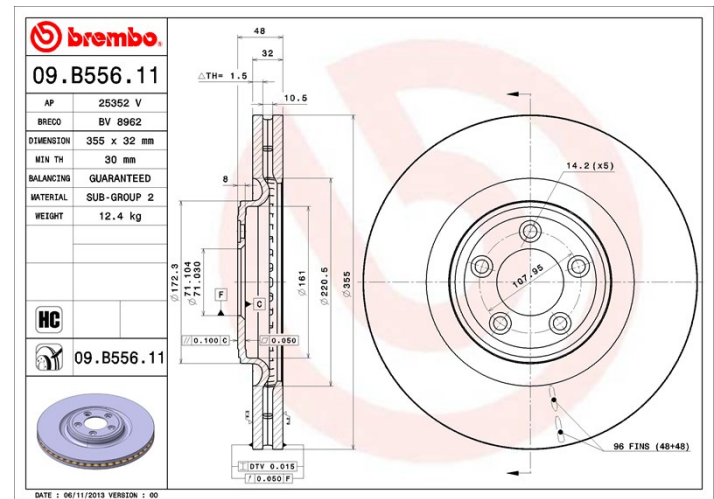

Disc 09.B556.11

Disc technical data

Axle Front

Diameter
355 mm

Overall height (A)
48 mm

Centring diameter (B)
71 mm

Number of holes (C)
5

Thickness (TH)
32 mm

Minimum thickness
30 mm

Tightening torque
Nm

Unit per box
1

EANCode
8020584218358

Brand part numbers

Brembo
09.B556.11

AP
25352 V

Breco
BV 8962