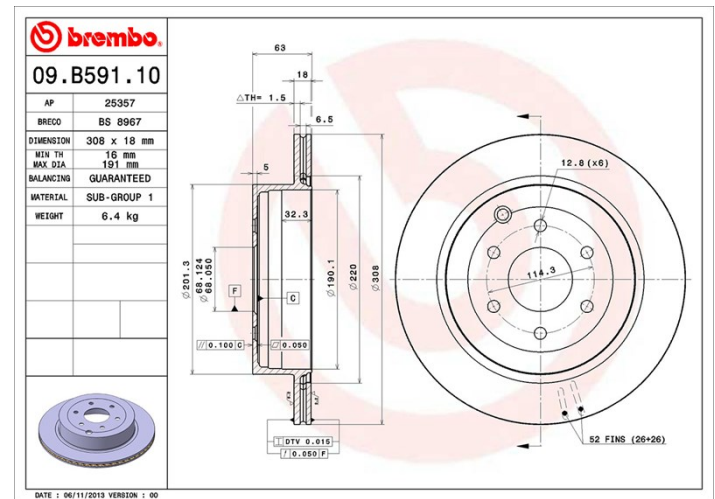

## Disc technical data

**Axle** Rear

**Diameter**  
308 mm

**Overall height (A)**  
63 mm

**Centring diameter (B)**  
68 mm

**Number of holes (C)**  
6

**Thickness (TH)**  
18 mm

**Minimum thickness**  
16 mm

**Tightening torque**   
Nm

**Unit per box**  
2

**EANCode**  
8020584039984

## Brand part numbers

**Brembo**  
09.B591.10

**AP**  
25357

**Breco**  
BS 8967

## Technical specifications