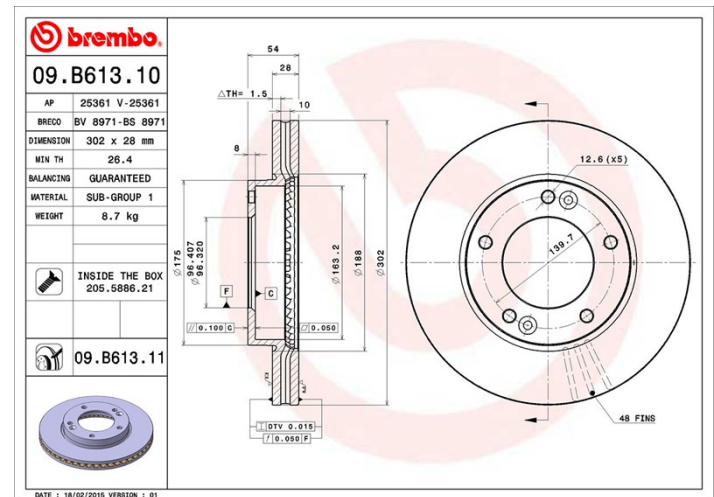

## Disc technical data

**Axle** Front

**Diameter**  
302 mm

**Overall height (A)**  
54 mm

**Centring diameter (B)**  
96,3 mm

**Number of holes (C)**  
5

**Thickness (TH)**  
28 mm

**Minimum thickness**  
26,4 mm

**Tightening torque**   
110 Nm

**Unit per box**  
1

**EANCode**  
8020584213650