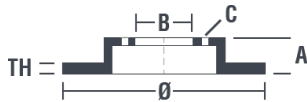

Disc technical data

Axle Front

Diameter
302 mm

Overall height (A)
54 mm

Centring diameter (B)
96,3 mm

Number of holes (C)
5

Thickness (TH)
28 mm

Minimum thickness
26,4 mm

Tightening torque
110 Nm

Unit per box
1

EANCode
8020584213650