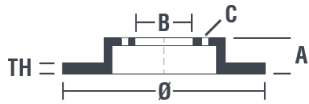

Disc 09.B754.21

Disc technical data

Axle Front

Diameter
316 mm

Overall height (A)
45 mm

Centring diameter (B)
64,1 mm

Number of holes (C)
4

Thickness (TH)
22 mm

Minimum thickness
20,4 mm

Tightening torque
Nm

Unit per box
2

EANCode
8020584220771

Brand part numbers

Brembo
09.B754.21

AP
25432 V

Breco
BV 9042

09.B754.20	
AP	25432 V-25432
BRECO	BV 9042-BS 9042
DIMENSION	316 x 22 mm
MIN TH	20.4 mm
BALANCING	GUARANTEED
MATERIAL	SUB-GROUP 2
WEIGHT	7.4 kg
E11	90R 02001203/25883
HC	PVT
09.B754.21	
DATE : 03/05/2016 VERSION : 01	

Technical specifications

PVT vented disc

The PVT disc uses, in its ventilation chamber, pillars instead of vanes. Disc cooling capacity is enhanced by an extra 40% and therefore provides more resistance against thermal cracking.

High Carbon disc (HC)

Thanks to the high percentage of carbon in the chemical composition of the cast iron, the HC disc provides greater damping coefficient, able to reduce vibration and noise while driving.

UV Disc

The UV coating process provides a superior corrosion resistance and full disc protection.

Compatible vehicles

MINI

Model	Type	Kw	Year
MINI (R56)	Cooper	85	09/06 11/13
MINI (R56)	Cooper	90	09/09 11/13
MINI (R56)	Cooper	88	10/06 02/12